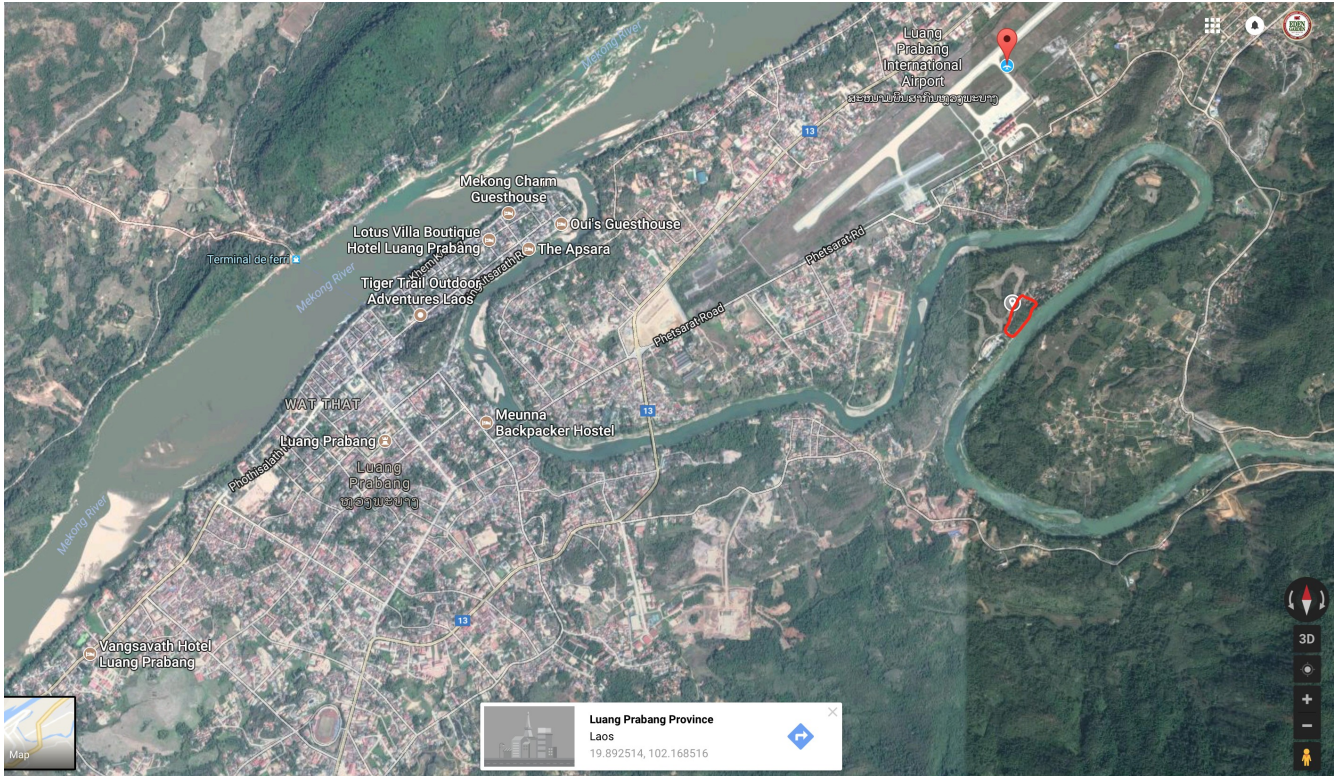

Residential Land for sale Luang Phrabang Laos
Rare opportunity: On the Nam Khan River with a perfect mountain view
Very close from Downtown and the International Airport
4,487 sq/m at 150\$/sq/m only (Water and Electricity)
Contact: Patrick Nallet
art-et-prestige@hotmail.com